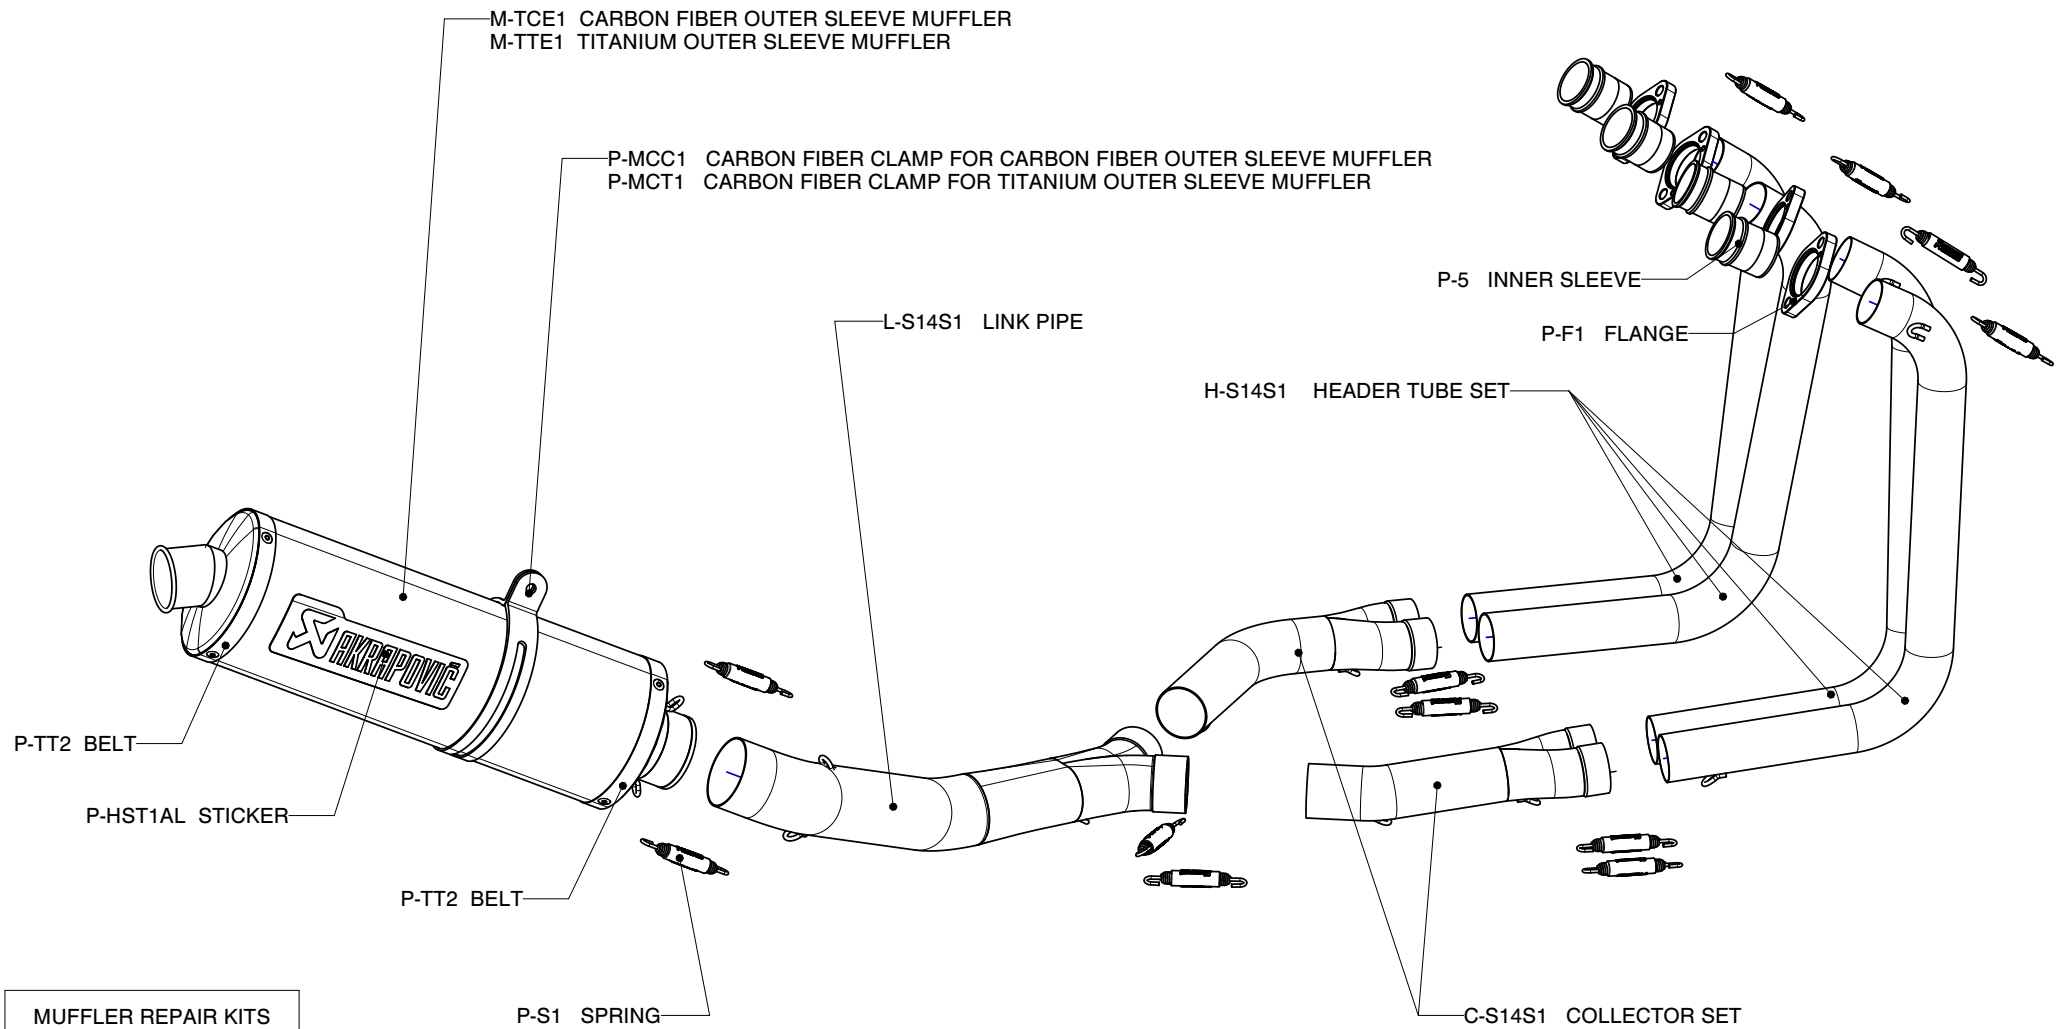

SUZUKI GSX 1400 Complete exhaust system / Racing line

Product code: S-S14S1-C

S-S14S1-T

MUFFLER REPAIR KITS	
REPACK	P-RPCK12
SLEEVE Ti	P-RKS45T47
SLEEVE Ca	P-RKS45C47